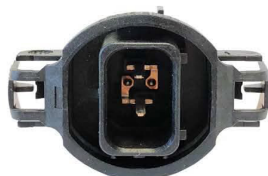

**PSX24W** Daytime Running.  
Fog Light.  
Reversing Light.

P12276(clear) 12v 24w PG20/7 HiPerVision

**PSX26W** Daytime Running.  
Sidelight.

P12278(clear) 12v 26w PG18.5d/3 HiPerVision

**PSY19W** Flasher.