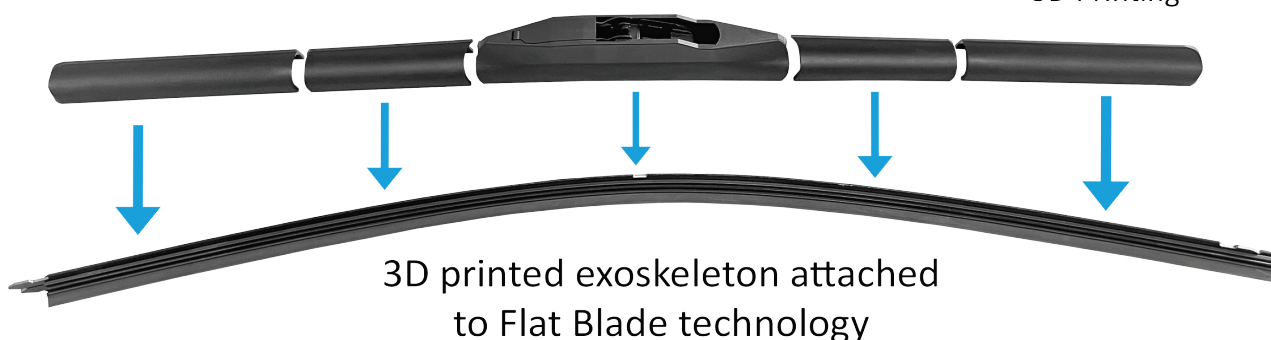

3D printed exoskeleton attached to Flat Blade technology