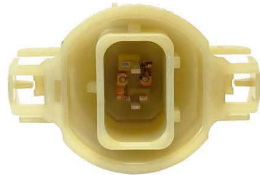

P12085(clear) 12v 19w PG20/1 HiPerVision
P12085LL(clear) 12v 19w PG20/1 Longer Life

PSX24W Daytime Running.
Fog Light.
Reversing Light.