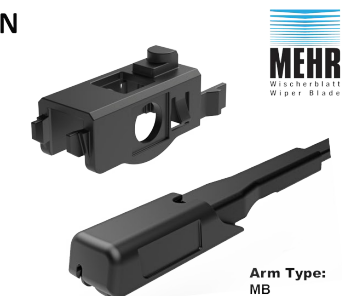

Exact Fit continued...