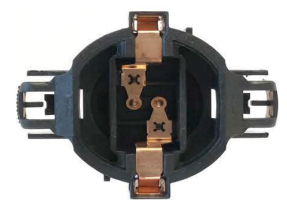

P12275(amber) 12v 19w PG20/2 HiPerVision

PY24W Flasher.