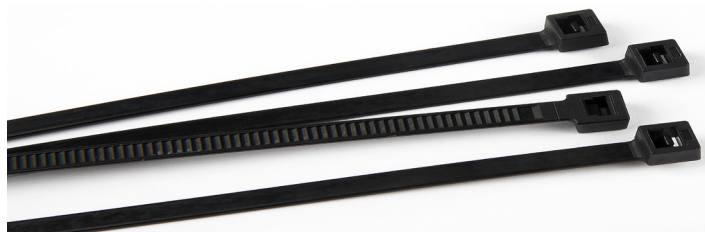

CABLE TIES

BLACK

ECT1	100 x 2.5mm (4" x 1/8")	200
ECT2	200 x 4.8mm (8" x 3/16")	100
ECT3	300 x 4.8mm (12" x 3/16")	100
ECT7	370 x 4.8mm (15" x 3/16")	100
ECT4	370 x 7.6mm (15" x 5/16")	100

SILVER

ECT7SV	370 x 4.8mm (15" x 3/16")	100

WHITE

ECT7WH	370 x 4.8mm (15" x 3/16")	100