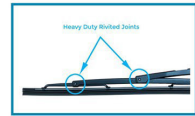

- Compact range.
- Stainless Steel construction corrosion resistant.
- Heavy Duty riveted joints for extra strength & reduced noise.
- Selection of adaptors for each part number.
- Quick & easy installation.
- 100% Natural Rubber injection moulded to correct length, graphite coated.
- All Blades boxed individually.
- Colour coded Labels for type of Blade with Part No. & Bar Code.