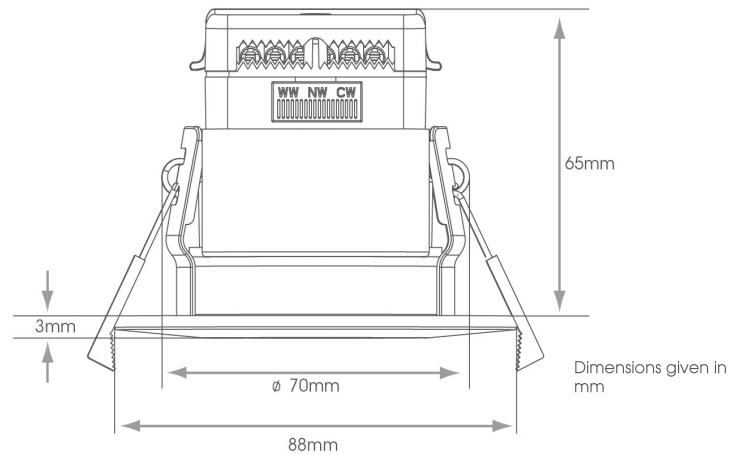

SWITCHABLE DIMMABLE LED IP65 FIRE RATED DOWNLIGHT

Choose from 3000K, 4000K or 6000K by simply selecting your preference using the integrated switch on the fitting. It is fully dimmable from most standard wall dimmers and also includes the power converter. The light output is equivalent to a 50W GU10 halogen lamp, but due to the latest LED technology it uses 85% less energy, helping to save money and the environment. The fitting is designed to allow loft insulation to be continuously run over the back of the fitting (IC Rated) and features a loop-in loop-out clip block.

Technical Information	
Power Supply	240V
Colour Temperature	Switchable 3000K/4000K/6000K
Guarantee	5 Years
Wattage	8W
Total Lumens	782lm (WW) 916lm (NW) 805lm (CW)
Colour Rendering Index	>80
IP Rating	IP65
Finish	White (Polished Chrome Brushed Nickel or Matt Black available to purchase separately)
Beam Angle	60°
Cut Out Size	70mm

Power Converter Included

Part Number	Description
SY9004WH	Switchable Dimmable LED IP65 Fire Rated Downlight — White
SY9005BN	Brushed Nickel Bezel
SY9006CC	Polished Chrome Bezel
SY9005BL	Matt Black Bezel